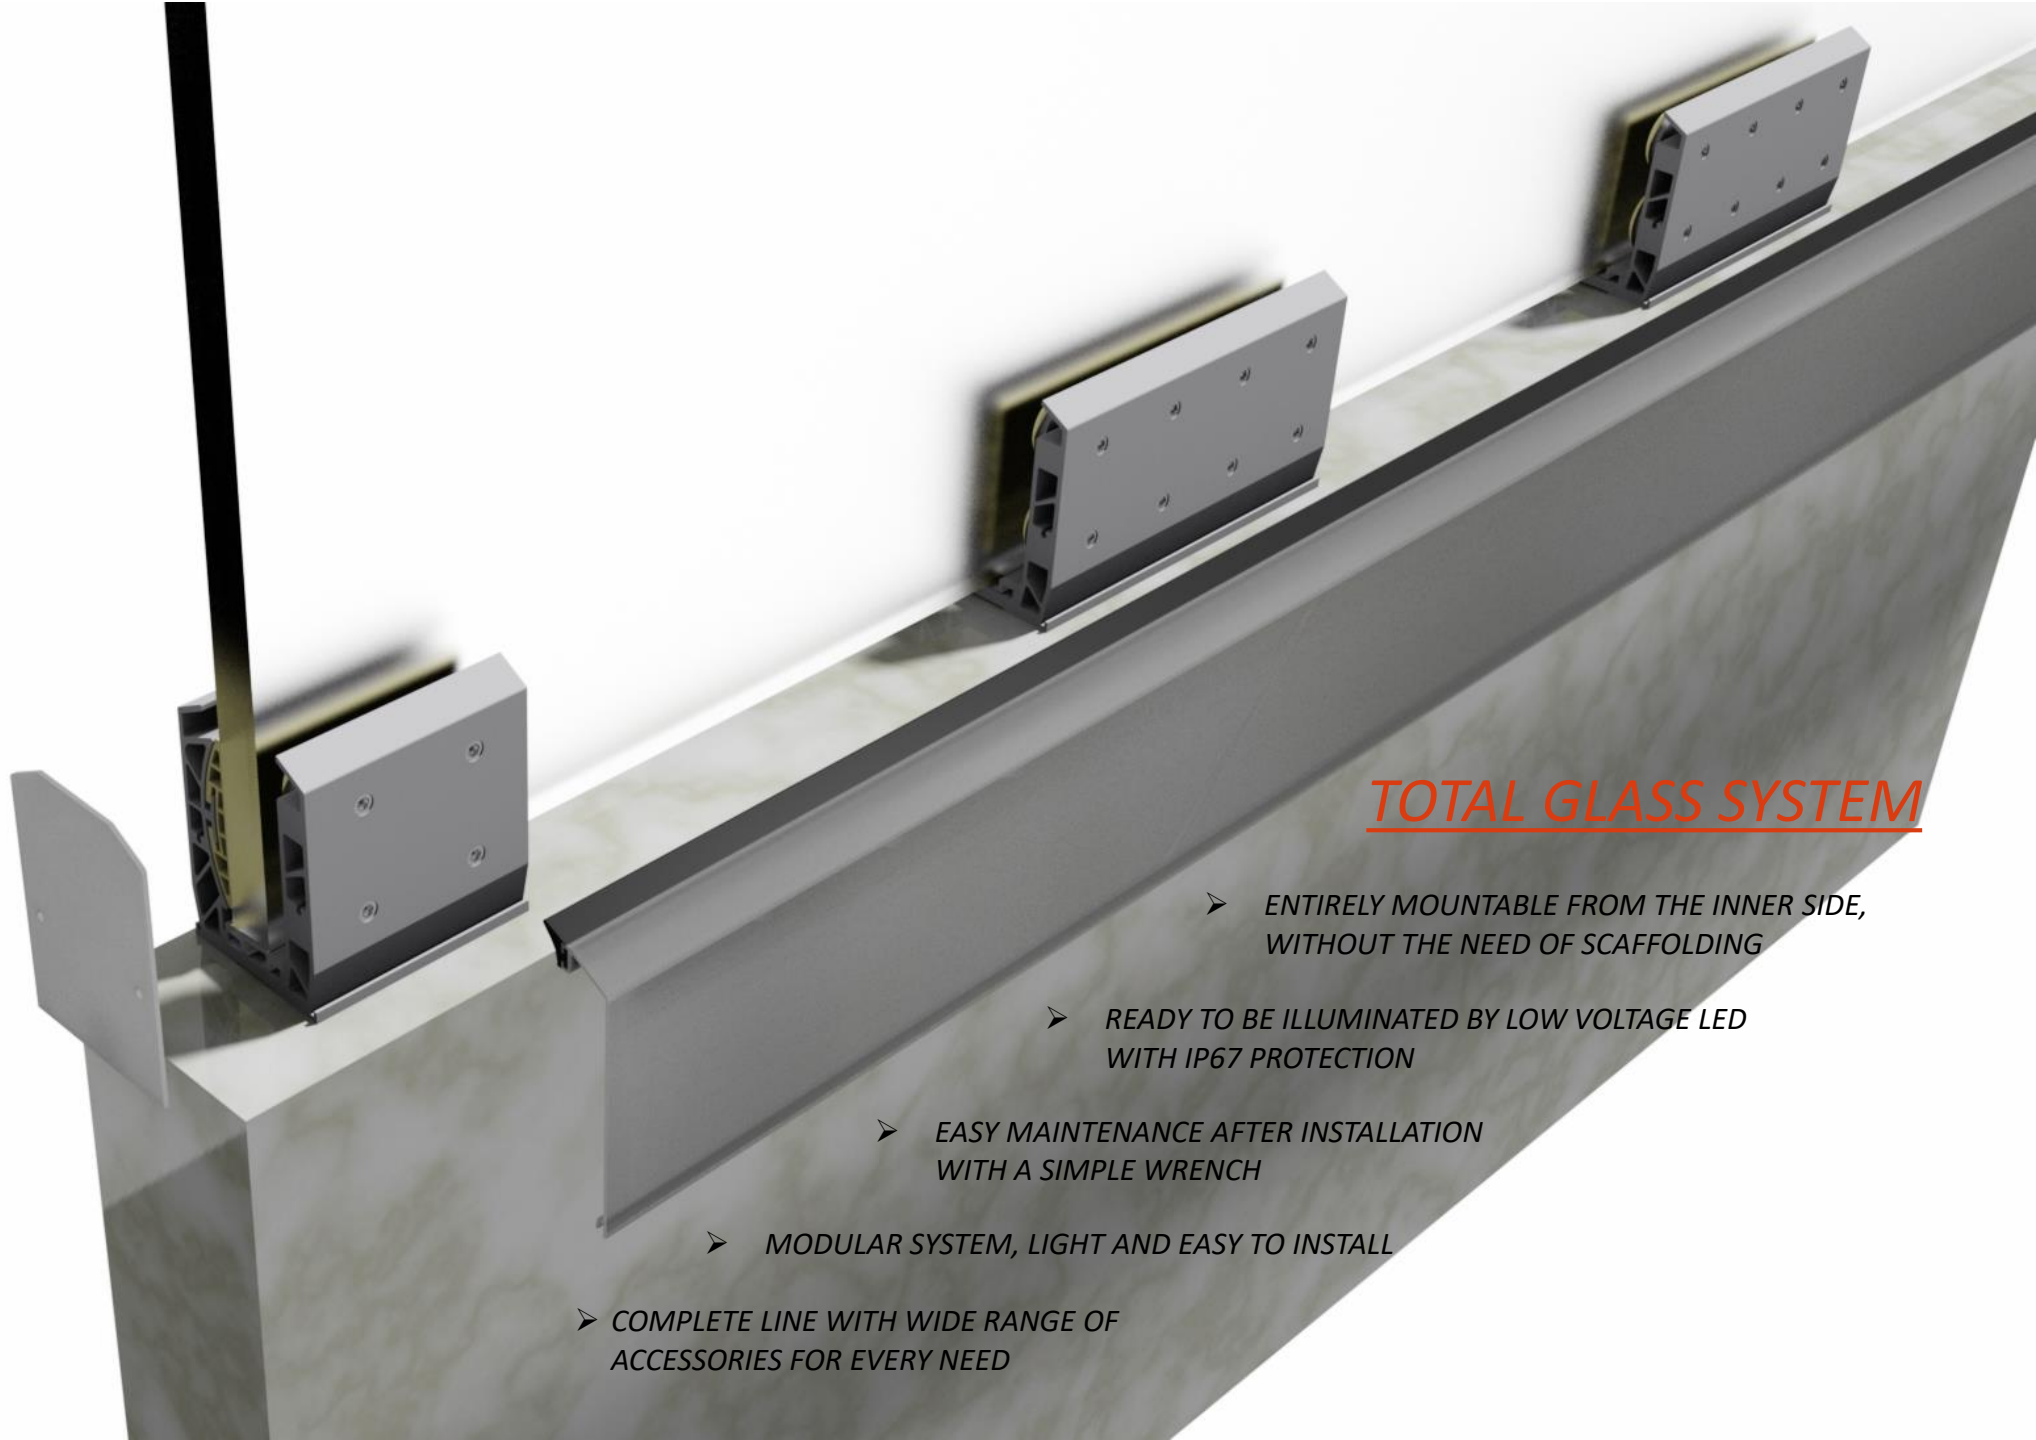

**TOTAL
GLASS**

OVERWALL
SYSTEM

Scan this QR Code to see
The TOTAL GLASS catalogue

PATENTED
SYSTEM

TOTAL GLASS SYSTEM

- ENTIRELY MOUNTABLE FROM THE INNER SIDE,
WITHOUT THE NEED OF SCAFFOLDING
- READY TO BE ILLUMINATED BY LOW VOLTAGE LED
WITH IP67 PROTECTION
- EASY MAINTENANCE AFTER INSTALLATION
WITH A SIMPLE WRENCH
- MODULAR SYSTEM, LIGHT AND EASY TO INSTALL
- COMPLETE LINE WITH WIDE RANGE OF
ACCESSORIES FOR EVERY NEED